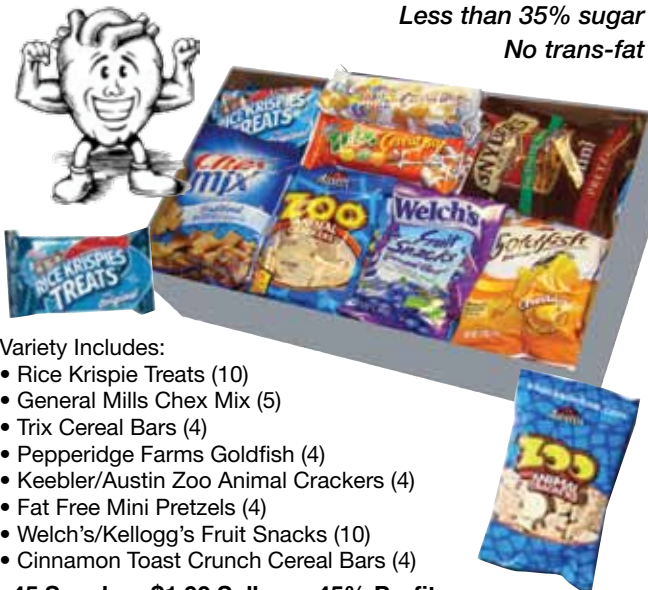

### NEW! Healthy Snack Fundraising

Works like candy sales, but nutrition regulation compliant.

A Tom Evans Exclusive

**"Mr. Healthy"**

Less than 35% fat

Less than 10% saturated fat

Less than 35% sugar

No trans-fat

Variety Includes:

- Rice Krispie Treats (10)
- General Mills Chex Mix (5)
- Trix Cereal Bars (4)
- Pepperidge Farms Goldfish (4)
- Keebler/Austin Zoo Animal Crackers (4)
- Fat Free Mini Pretzels (4)
- Welch's/Kellogg's Fruit Snacks (10)
- Cinnamon Toast Crunch Cereal Bars (4)

### NEW! Exclusive Hershey Super Variety \$2 Sellers

9 VARIETIES:

50 items per case

- Reese's Cups (7)
- Milk Duds (4)
- PayDay (5)
- Kit Kats (7)
- Jolly Ranchers (4)
- Twizzlers (7)
- Almond Bars (4)
- Reese's Pieces (7)
- Milk Chocolate (5)

### Hershey Super Asst. \$2.00 Sellers

50 per case

9 of Hershey's best selling large items!

7 Reese's 3 Cup, 7 Kit Kats, 4 Milk Duds, 5 Pay Days, 7 Reese's  
 Pieces, 4 Almond, 7 Twizzlers, 5 Milk Chocolate, 4 Jolly Ranchers,  
 50% Profit